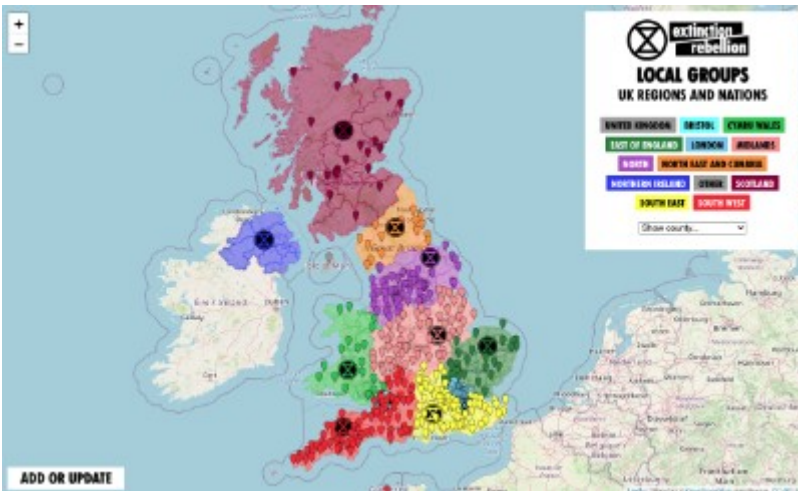

How do subscribers join the email list?

XRUK List

Pointing people to the UK website extinctionrebellion.uk is the very simplest way to get someone on to Action Network. The 'Join Us' form is near the top.

Local Groups

This [Local Group Map](#) is a list of all known XR groups in the UK. Most have Action Network email lists. When you click on the map pin and then click 'JOIN GROUP' you will be taken to a form allowing you to be subscribed to that particular Local Group. (If they don't have a list, then the subscription defaults to the Nation/Region list).

Local Groups can now have a dedicated shortlink in the style of joinxr.uk/localgroupname - see the [Local Group Sign ups page](#) for more information.

All subscriptions cascade 'up' the geographical list structure i.e. if you sign up to Birmingham, you will also be signed up to the Midlands and UK lists.

The map can be viewed at extinctionrebellion.uk/act-now/local-groups on the XRUK website, and also can be accessed directly at map.extinctionrebellion.uk

Request updates to the Local Group map by clicking the **Add or Update** button on the bottom left of the map
