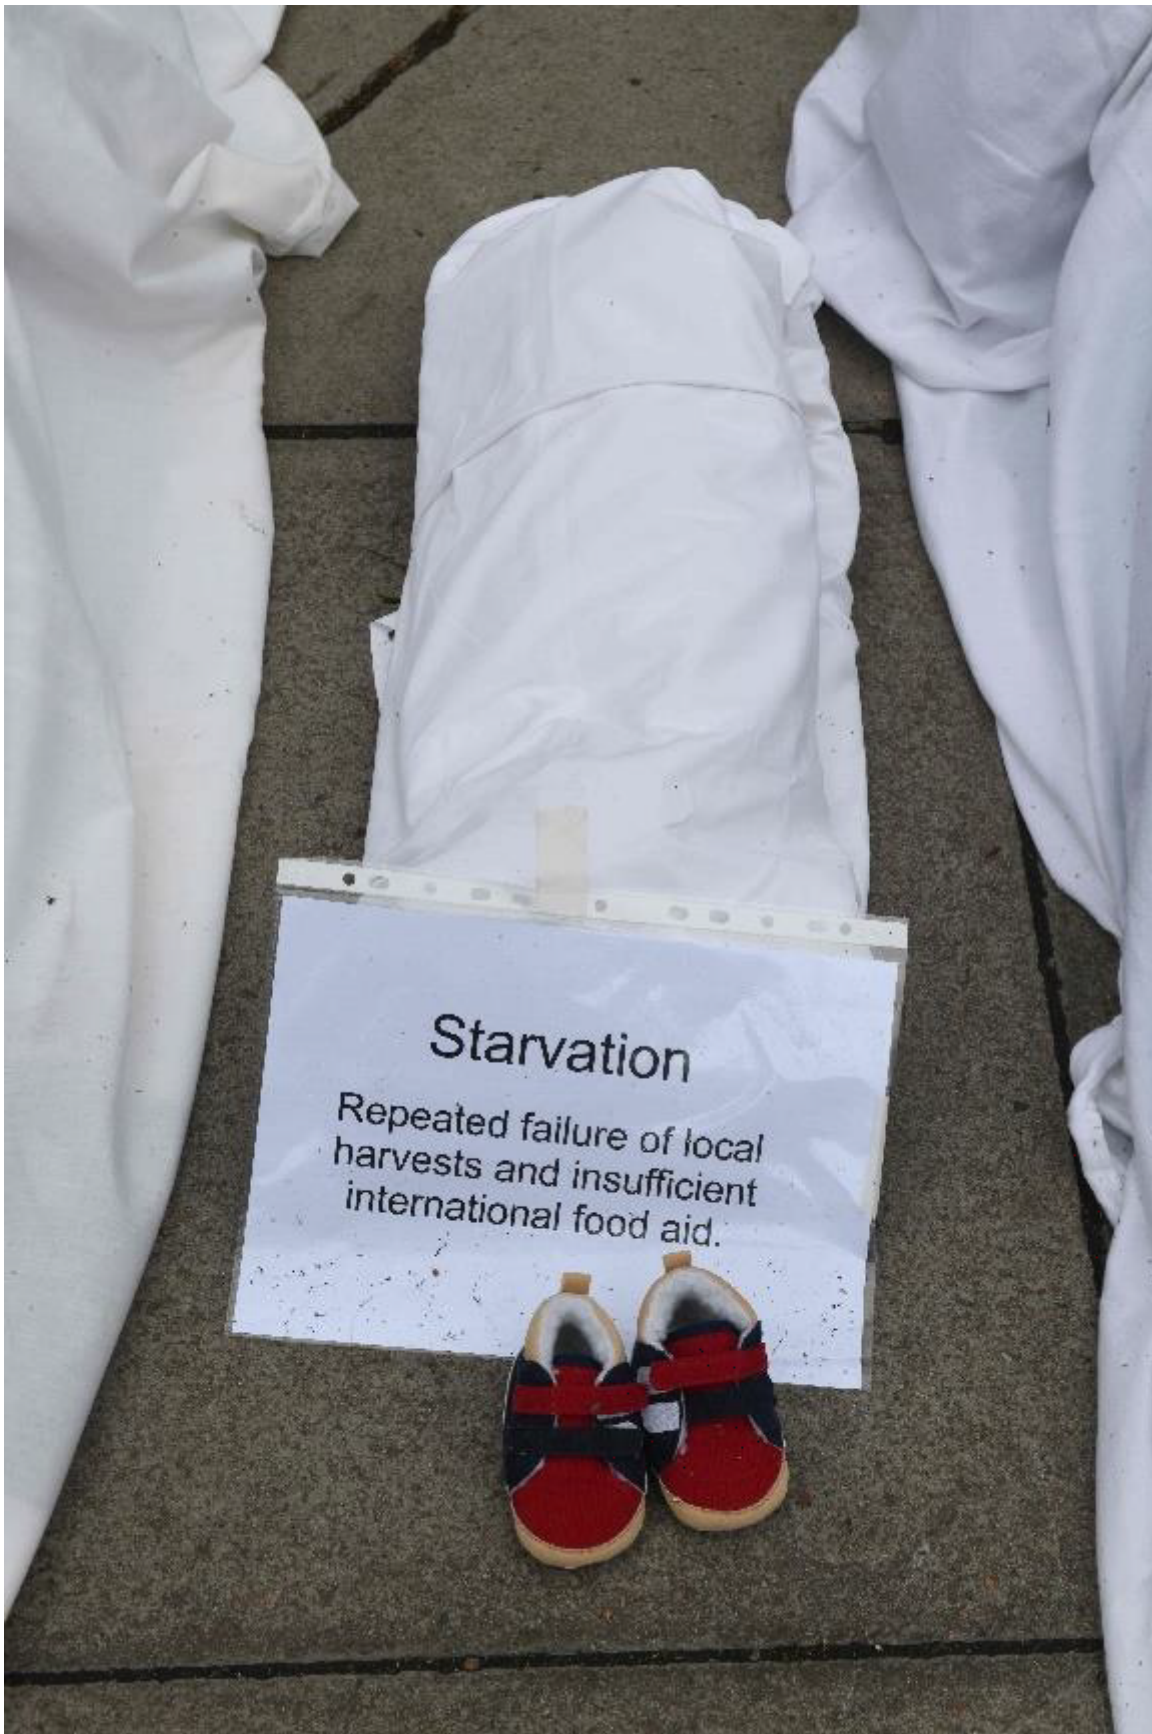

# Crime Scenes

Crime scenes - another great theatrical way to get your message across. Best used for targets who get a high footfall of people passing your protest.

The following props are useful:

- Climate crime scene tape
- Poles or cones to attach it to and cordon off the area
- Costumes- white decorators suits for a forensics officer, or doctor outfits if using the die-in idea

- Chalk to draw a body outline on the ground. In the above picture rebels also wrote the possible causes of death
  - If your crime scene will be combined with a [Die In](#)
    - Sheets to cover up the participants
    - Cause of death/death certificate printed onto paper
    - Safety pins to attach the paper to the sheets
  - A PA system for a spokesperson to explain the action
  - All usual materials for [Outreach](#)
-