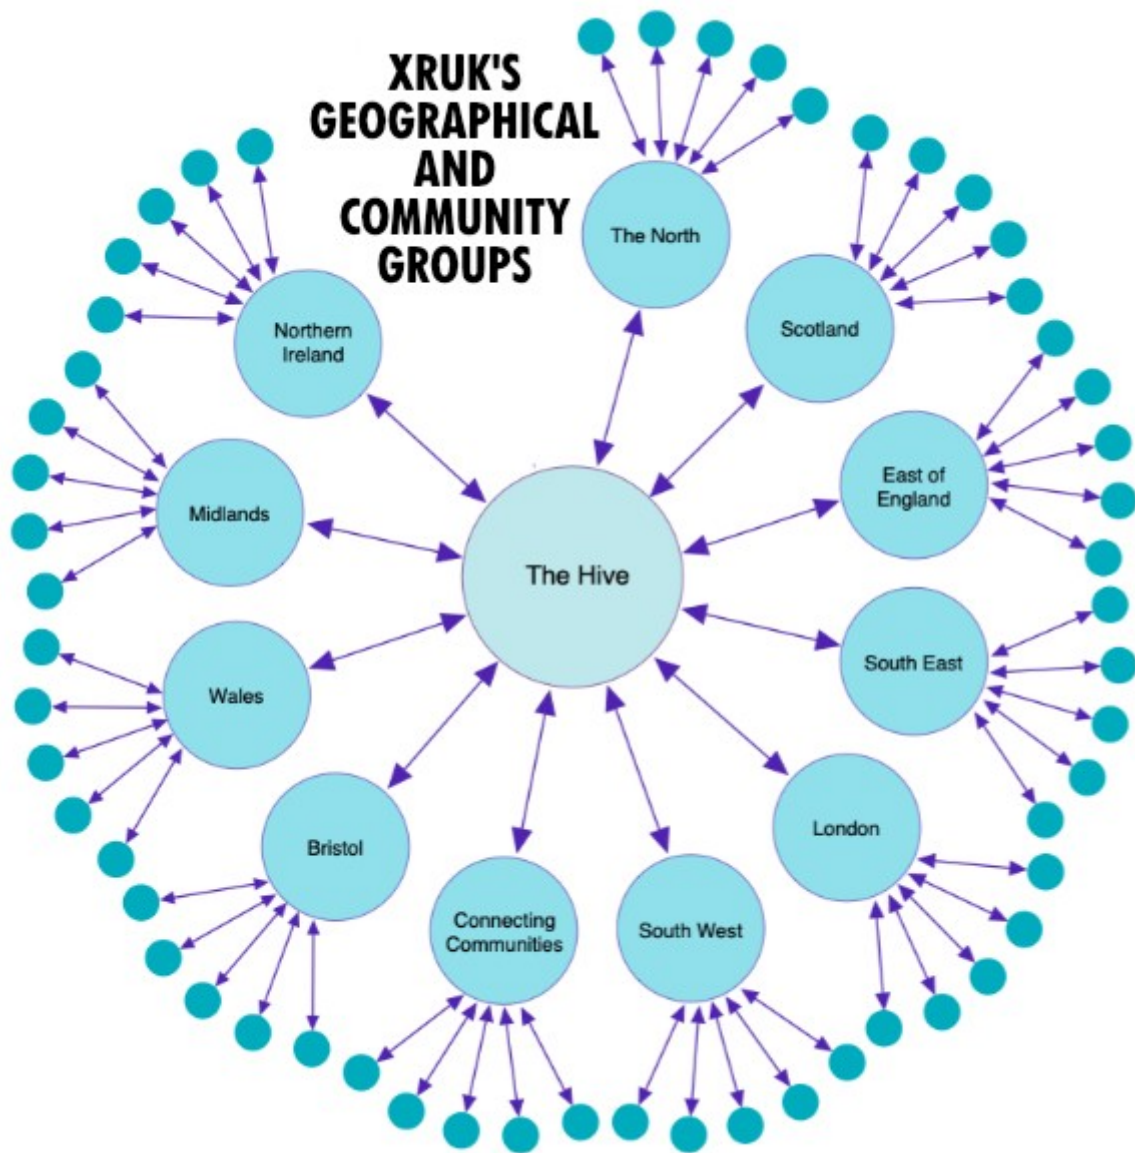

What is a Local Group?

Extinction Rebellion organises in autonomous groups distributed around the world. We are working to build a movement that is participatory, decentralised and inclusive.

Local Groups bring a feeling of togetherness and shared purpose to local people and are a great way to connect a local area to the wider XR community. They also provide a crucial mechanism for planning and implementing actions, growing XR, and building links with other sympathetic groups to create a movement of movements.

XRUK has organised into Nations/Regions, each containing various numbers of Local Groups.

UK REGIONS AND NATIONS

UNITED KINGDOM

BRISTOL

CYMRU WALES

EAST OF ENGLAND

LONDON

MIDLANDS

NORTH

NORTH EAST AND CUMBRIA

NORTHERN IRELAND

SCOTLAND

SOUTH EAST

SOUTH WEST

Local Groups are connected to their Nation/Region and in turn those Nation/Regions are connected together in a team called The XRUK Rebel Hive. Each Nation/Region elects their External Coordinator to represent them in the Hive.

The XRUK Rebel Hive also contains representatives from other XRUK teams and a representative for the various 'Community Groups' based on shared interest or culture rather than geographical location (e.g. Scientists for XR, XR Walkers). You can view and navigate these teams (called 'circles') [on the XRUK Organism](#)