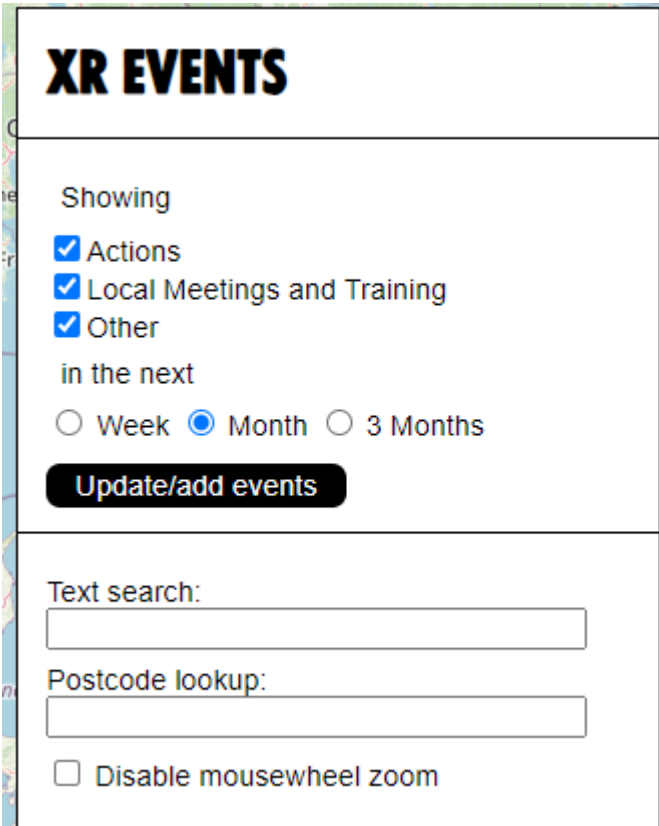

How to find events near you using the Map

[The events map](#) shows events across the whole UK.

It's helpful to bookmark this on your phone for use during Outreach.

Finding Events

On a mobile device click the down arrow to see search options

On a desktop or mobile device click the down arrow again to see full search options

Zoom in to your location by postcode

In the 'Postcode lookup' box, type in the first part of your postcode and the map will zoom to display at least two events centered geographically on your location.

Searching/Filtering Events

You might want to see just events related to a particular topic or group or location. Simply enter text into the 'Text Search' box.

If you enter any word it will show all events with that word somewhere in them. If you want to search for a phrase, enclose it in quotes "dirty water" Otherwise it will find events with either word in it "Dirty" OR "Water" which is probably not what you wanted. You can also search for icons in the events eg drumming

Some common icons used in events are:

- Protest
- March
- Drumming
- Campaign
- Performance/Theatre eg Reds
- Community Assembly
- Court case
- Circus/Festival
- Camping

If you have already used the postcode search and then use the text search, you may need to manually zoom out using the arrows in the top left of the screen to display the search results on the map.