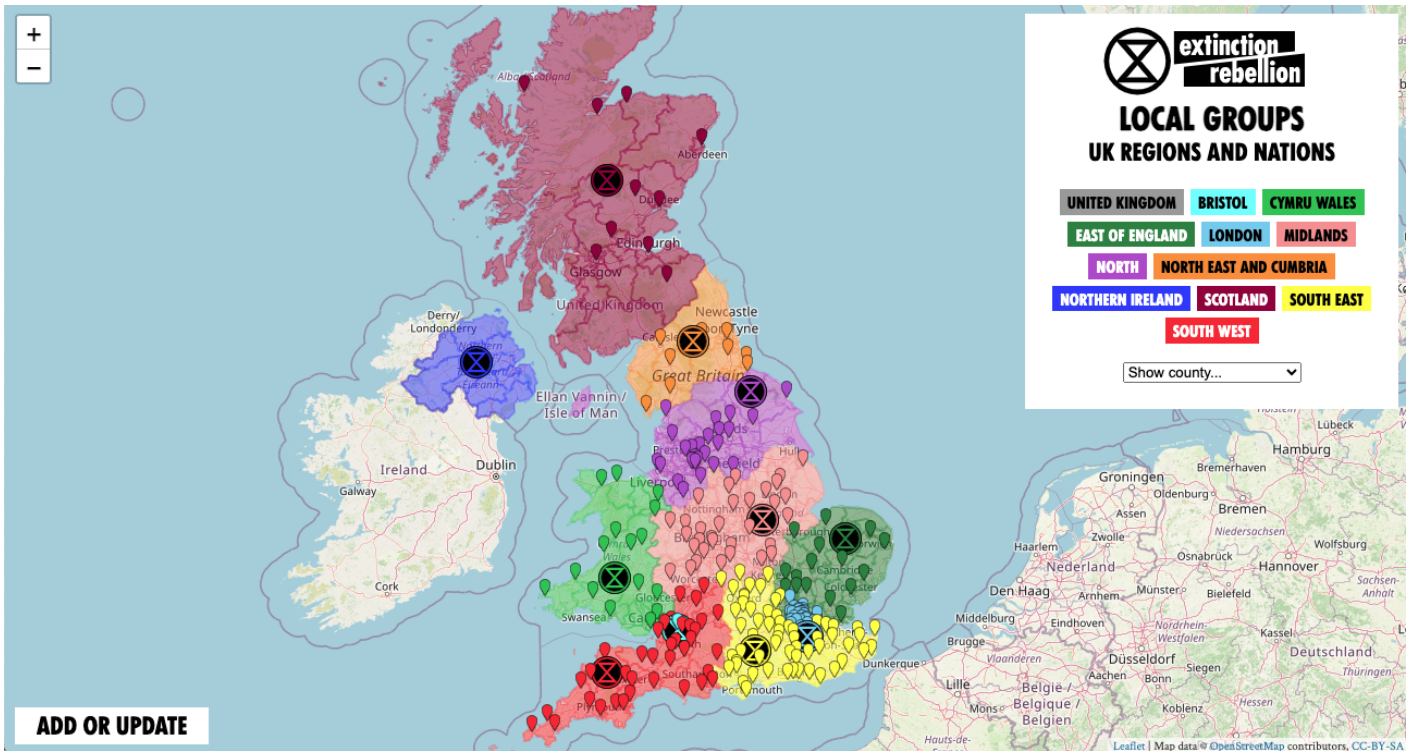

Local Group Map

Designed to help locate and contact any local XR group in the UK

The Local Group Map can be [viewed directly](#) or via the [XRUK website](#)

To use the map:

- The key on the right allows you to select a nation or region.
- and/or use the +/- buttons on the top left to zoom in

If you want to add or update your Local Group's information (contact email or social media links) please email map@extinctionrebellion.uk

The [map on the XR Global website](#) takes information from our map (updated approximately monthly) - you don't have to request updates independently to the global team as we are providing info to them to keep their map aligned with ours.
